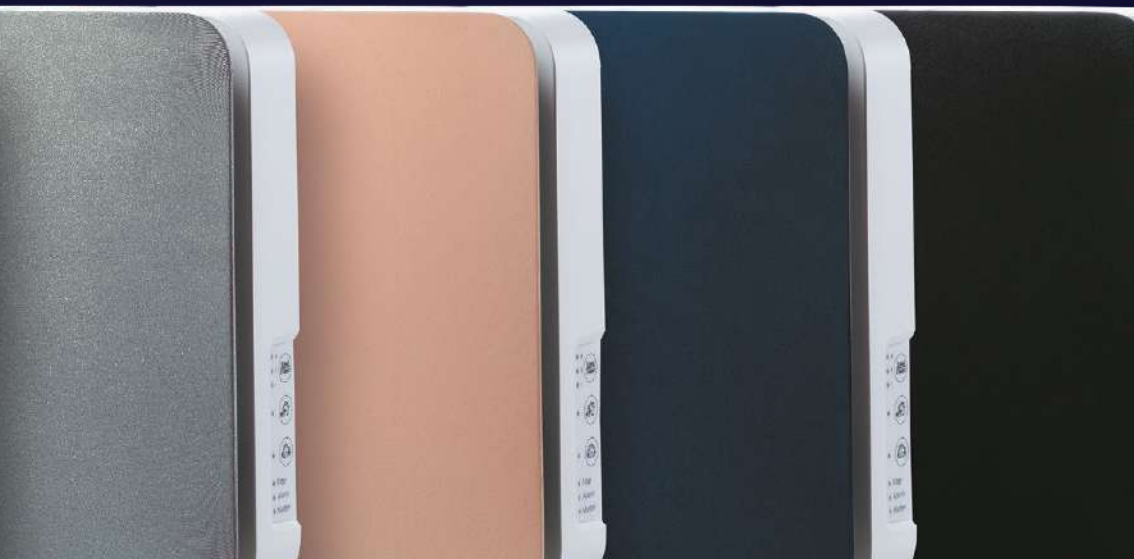

VENTO IN HOME

Deco Design Edition

VENTO INHOME DECO DESIGN EDITION

Heat Recovery Unit is fresh air combined with a unique aesthetic solution for an exquisite premium-level interior

 Deco Design Edition **Grey** **5**

DECO DESIGN EDITION Grey

Discover new design possibilities for interiors in cool colors: textile covers in grey tone VENTO inHome with the Deco Design Edition grey accessory. A timeless choice for creating a luxurious feel

DECO DESIGN EDITION Silver

An alternative option for interior design in cool tones: textile covers in bright grey VENTO inHome with grey accessory Deco Design Edition silver with lurex

DECO DESIGN EDITION Cream

DECO DESIGN EDITION Fabric Set

Switch styles effortlessly to match your mood or season with a set of 7 colors – create an interior that evolves with you

Deco Design Edition
Grey

Deco Design Edition
Silver